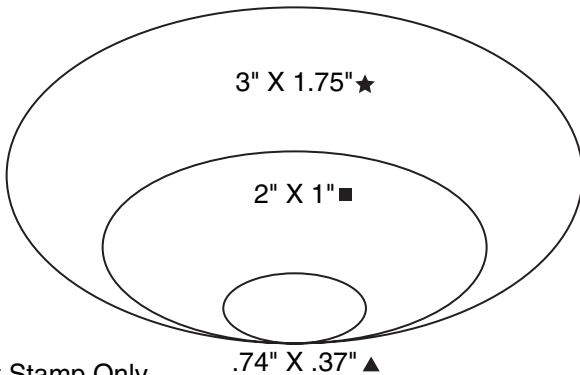

# Master Craft Labels, Inc.

7478 Washington Ave. So. Eden Prairie, MN 55344 • Phone: 952-941-0929 • www.mclabel.com

- ★ Hot Stamp Only
- ▲ Flexographic Only
- Either Hot Stamp or Flexographic

*This is only a small sample. Please call Customer Service for full listing.*