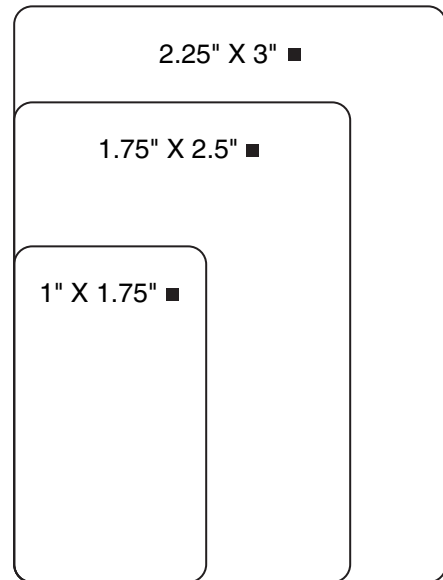

# Master Craft Labels, Inc.

7478 Washington Ave. So. Eden Prairie, MN 55344 • Phone: 952-941-0929 • www.mclabel.com

- ★ Hot Stamp Only
- ▲ Flexographic Only
- Either Hot Stamp or Flexographic

*This is only a small sample. Please call Customer Service for full listing.*