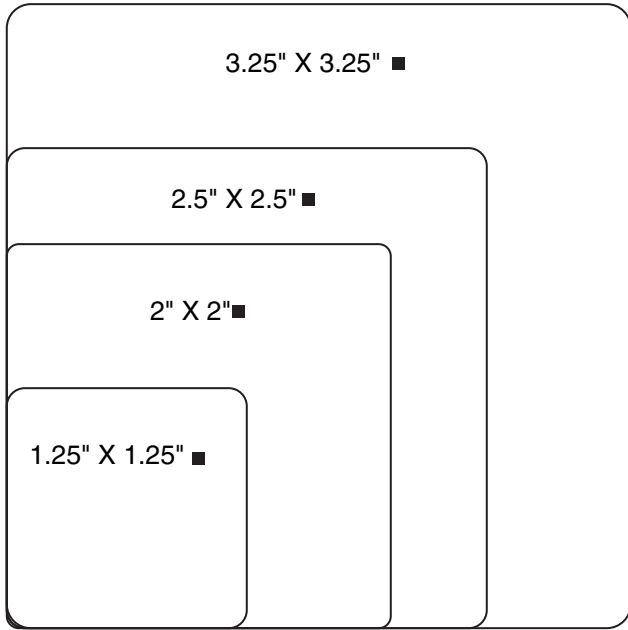

# Master Craft Labels, Inc.

7478 Washington Ave. So. Eden Prairie, MN 55344 • Phone: 952-941-0929 • www.mclabel.com

- ★ Hot Stamp Only
- ▲ Flexographic Only
- Either Hot Stamp or Flexographic

*This is only a small sample. Please call Customer Service for full listing.*