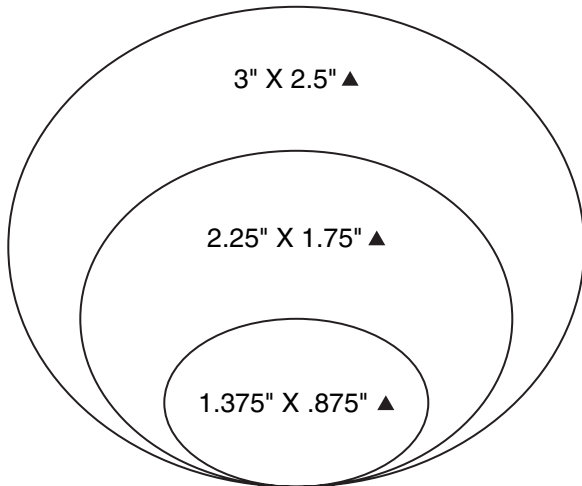

# Master Craft Labels, Inc.

7478 Washington Ave. So. Eden Prairie, MN 55344 • Phone: 952-941-0929 • www.mclabel.com

- ★ Hot Stamp Only
- ▲ Flexographic Only
- Either Hot Stamp or Flexographic

*This is only a small sample. Please call Customer Service for full listing.*