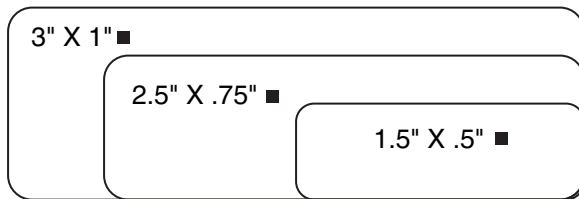

# Master Craft Labels, Inc.

7478 Washington Ave. So. Eden Prairie, MN 55344 • Phone: 952-941-0929 • www.mclabel.com

- ★ Hot Stamp Only
- ▲ Flexographic Only
- Either Hot Stamp or Flexographic

*This is only a small sample. Please call Customer Service for full listing.*