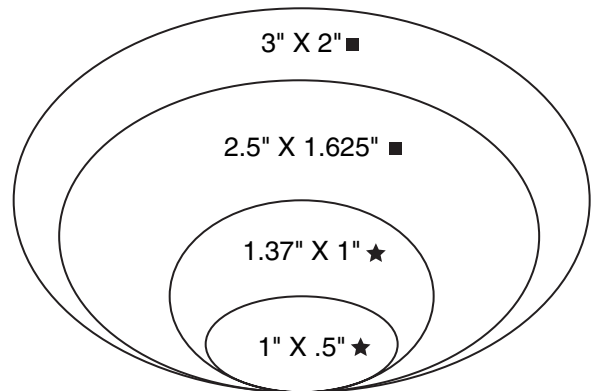

# Master Craft Labels, Inc.

7478 Washington Ave. So. Eden Prairie, MN 55344 • Phone: 952-941-0929 • www.mclabel.com

- ★ Hot Stamp Only
- ▲ Flexographic Only
- Either Hot Stamp or Flexographic

*This is only a small sample. Please call Customer Service for full listing.*