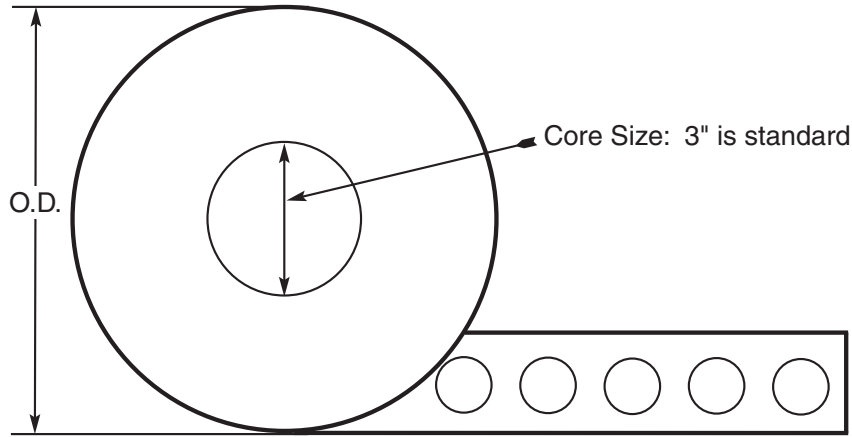

Master Craft Labels, Inc. Printing Guide

7478 Washington Avenue South Eden Prairie, MN 55344-3704

Phone 612.941-0929 Fax 612.941-1996

ROLL SPECIFICATIONS

O.D. - Outside diameter of roll
Core - The cardboard center of the roll

RADIUS CORNER

REWIND CHART

LABEL MEASUREMENTS

AC - Across the web measurement of label
AR - Along the web measurement of the label
Gap - Distance between labels ($\frac{1}{8}$ " is the min. for machine application)
Repeat - Measurement from the edge of one label to the edge of the next label along the web