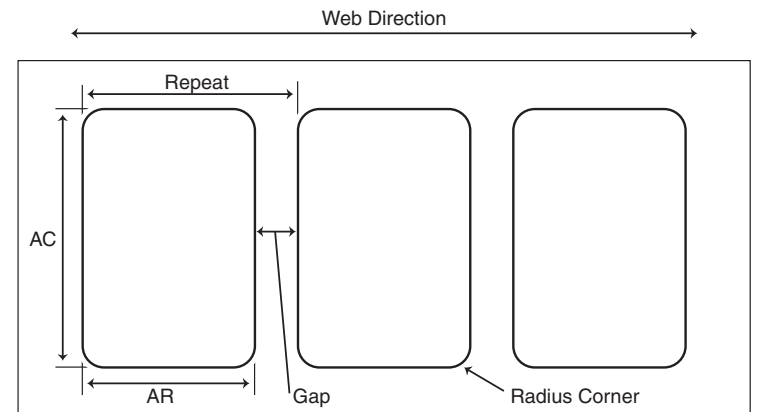

Master Craft Labels, Inc. Printing Guide

7478 Washington Avenue South Eden Prairie, MN 55344-3704

Phone 612.941-0929 Fax 612.941-1996

ROLL SPECIFICATIONS

O.D. - Outside diameter of roll
Core - The cardboard center of the roll

RADIUS CORNER

REWIND CHART

LABEL MEASUREMENTS

AC - Across the web measurement of label
AR - Along the web measurement of the label
Gap - Distance between labels ($\frac{1}{8}$ " is the min. for machine application)
Repeat - Measurement from the edge of one label to the edge of the next label along the web